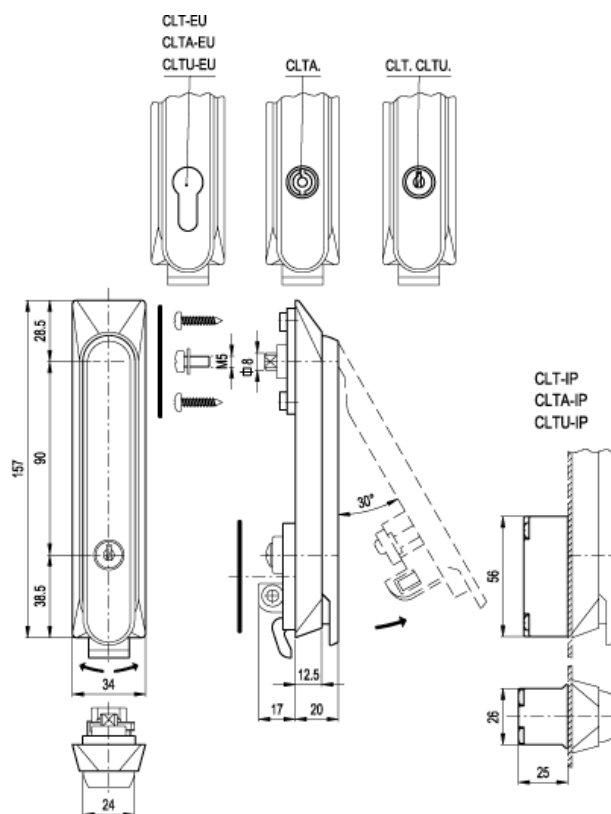

Article number: 2310421173
Description: E+G Lock with handle
CLTA.160-IP

Measures

g = 165
Type = CLTA.160-IP